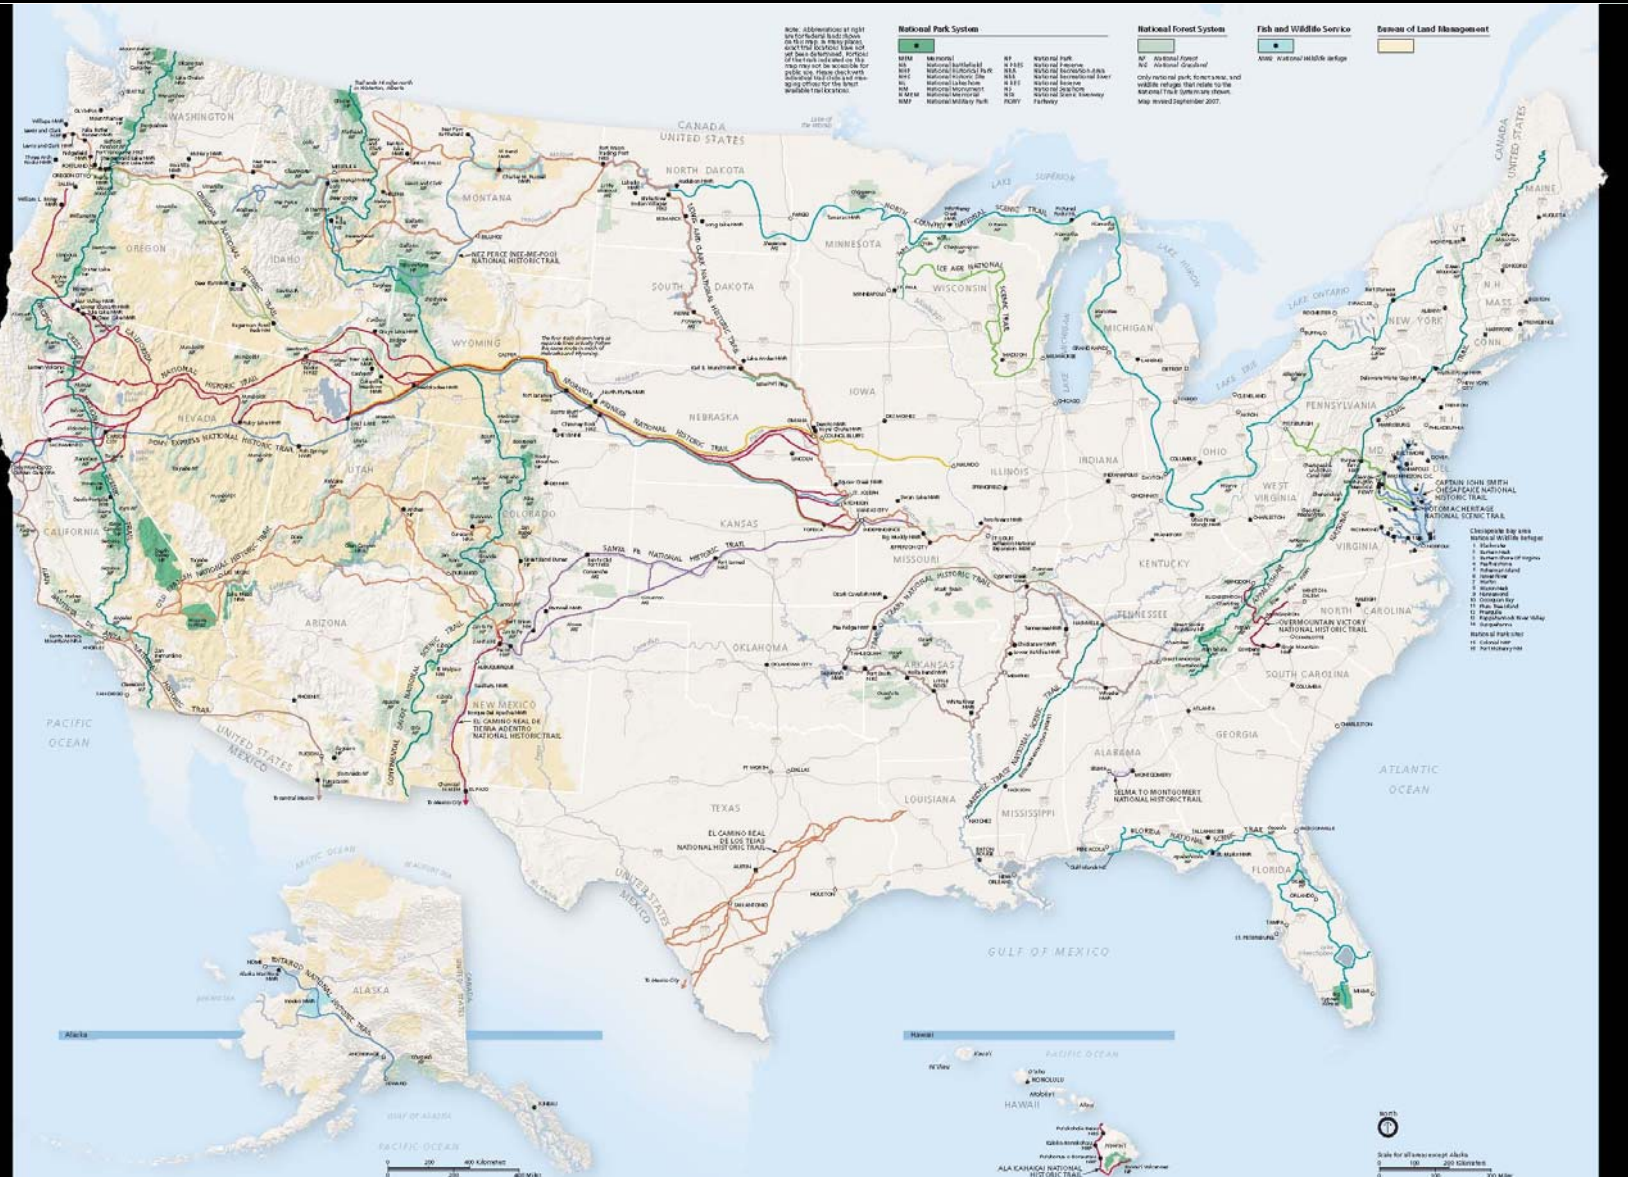

National Park Service

EXPERIENCE
YOUR
AMERICA