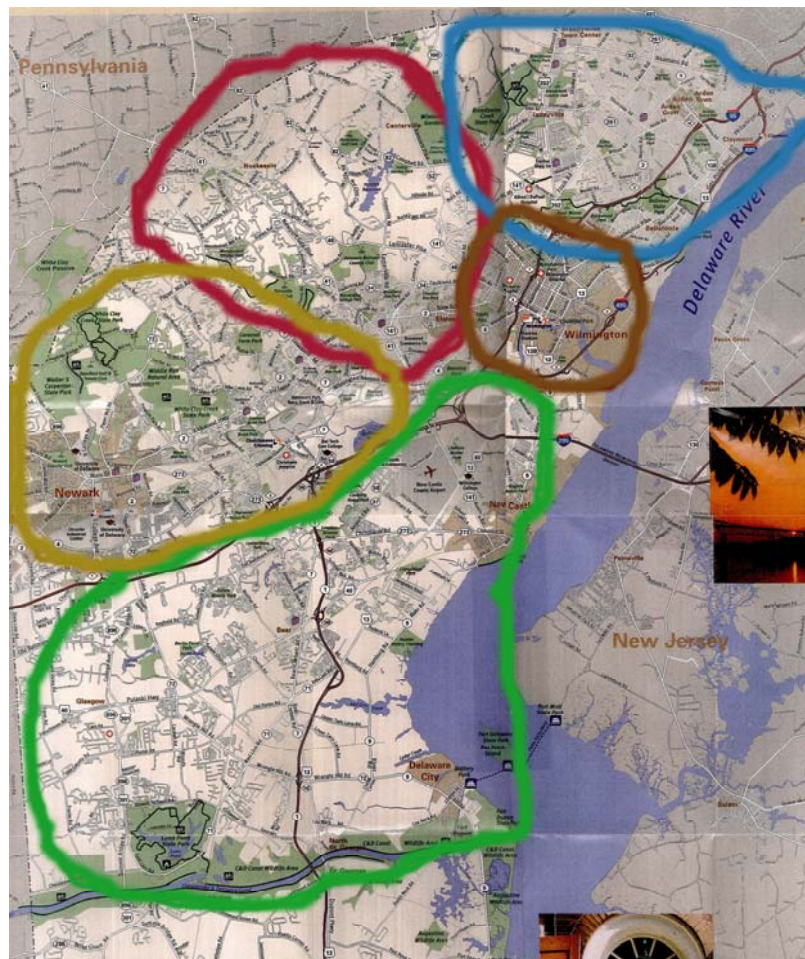

## Heritage Areas

Brandywine Creek/  
Delaware River

Red Clay Creek

White Clay Creek /  
Newark

Pencader / Red Lion

City of Wilmington

EXPERIENCE  
YOUR  
AMERICA